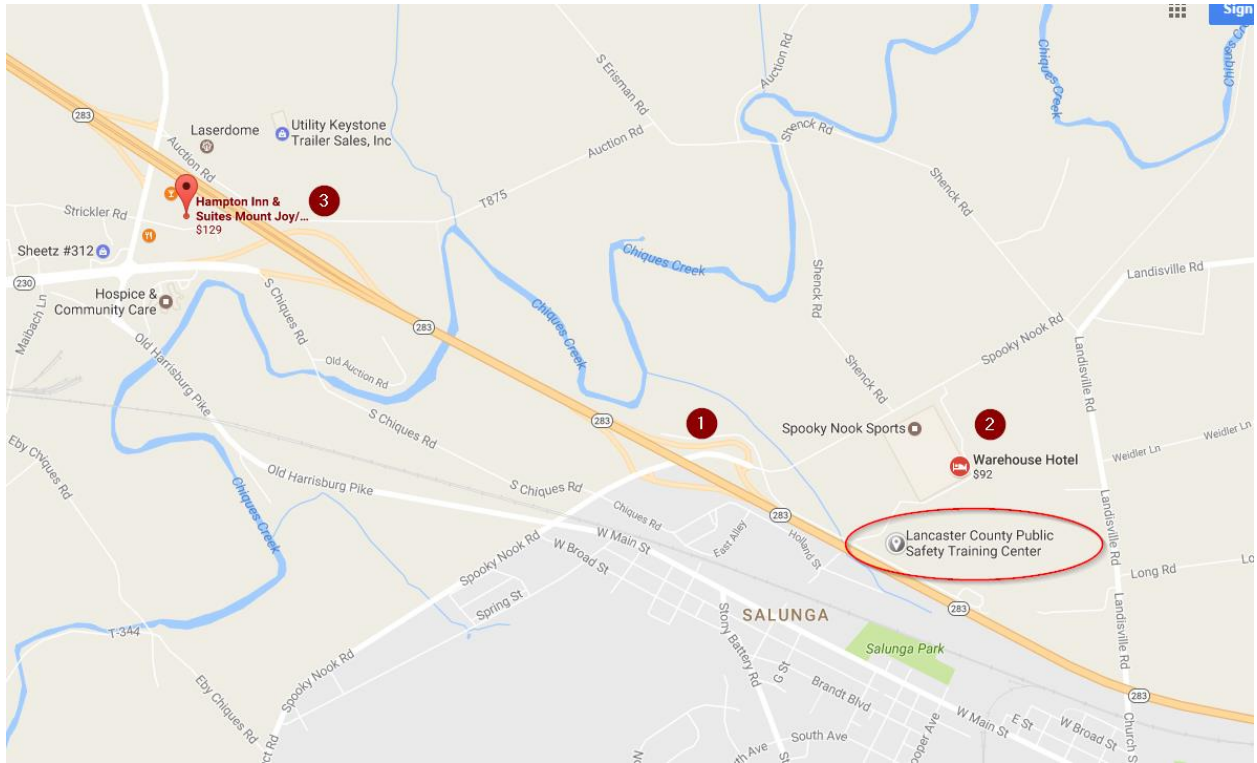

Lodging near Lancaster County Training Center

LCTC – Event Location Address: 101 Champ Blvd. Manheim, PA 17545

1: Comfort Inn & Suites Manheim – Lancaster (283 & Spook Nook Rd Exit)

– SOLD OUT Event Weekend –

4: Fairfield Inn & Suites – Route 283/Route 30 (just off Manheim Pike/Rt 72)

150 Granite Run Drive

Lancaster, PA 17601

717-581-1800

5: Hilton Garden Inn Lancaster - Route 283/Route 30 (just off Manheim Pike/Rt 72)

101 Granite Run Drive

Lancaster, PA 17601

717-560-0880

6: Eden Resort & Suites – Route 30/Oregon Pike Exit (Route 272)

222 Eden Road

Lancaster, PA 17601

717-569-6444

7: Heritage Hotel Lancaster – Route 30/Centerville Road Exit

11: Courtyard by Marriott Lancaster – Route 30/Greenfield Rd Exit

1931 Hospitality Drive

Lancaster, PA 17601

717-393-3600

12: Comfort Inn Lancaster County – Route 30/Prospect Rd Exit

3903 Abel Drive

Columbia, PA 17512